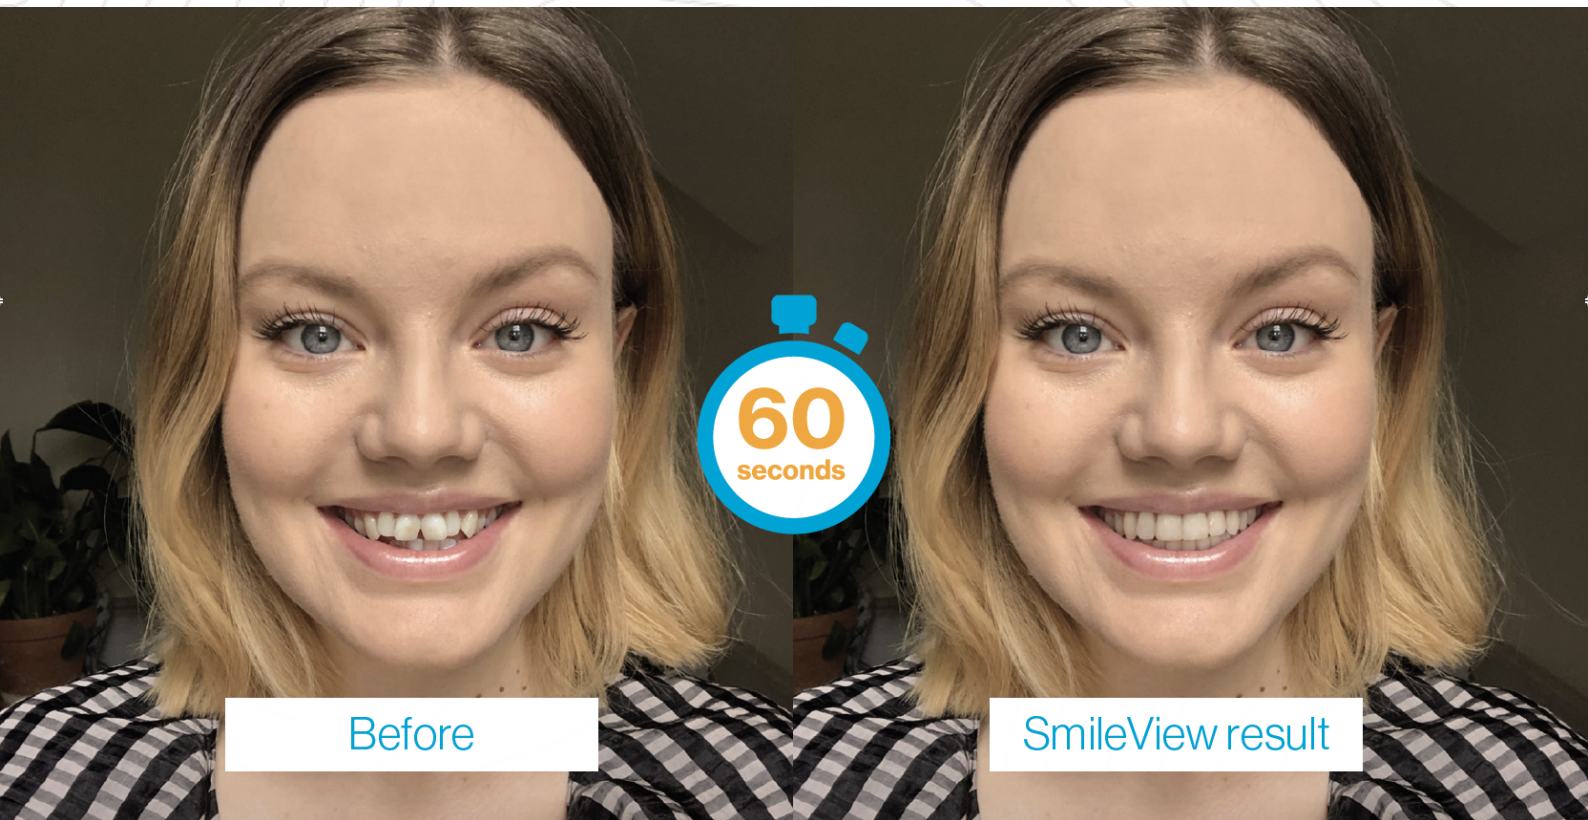

Try on a new smile in 60 seconds!

Scan the code below and take a selfie to start your SmileView experience.

Scan the QR code with your iPhone camera and you will be taken to the SmileView page to start the experience. Alternatively, type in the link below.